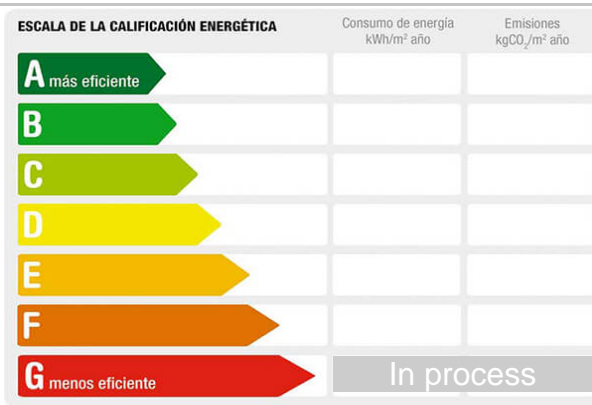

Sqm built: 600   **Stays:** 1

Description:

¡¡ GRAN NAVE DIAFANA EN EL PRADO !!

En alquiler nave diáfana de 600mts² (30mts x 20mts) en pleno corazón del Poligono Industrial El Prado, totalmente diáfana y ubicada en una calle ancha y perfecta para carga y descarga.

Posibilidad de alquilar otra paralela y disponer de un total de 1200mts² (2700€ de alquiler las dos)

No dudes en llamarnos para que te la enseñemos hoy mismo.

EmeritaCasa, la Inmobiliaria de las Oportunidades en Mérida.