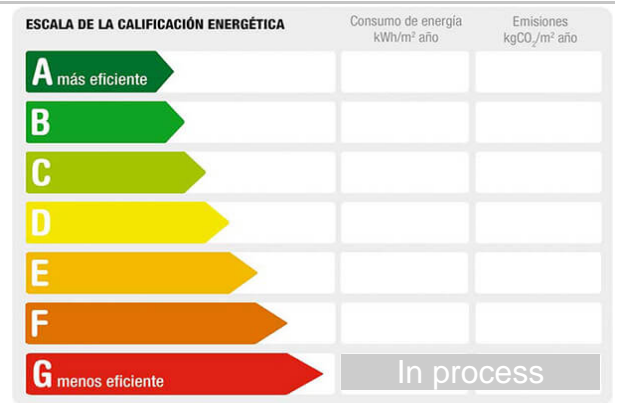

Reference: **302-centro-VE**
 Property type: Commercial
 Condition: New

Town: Mérida
 Province: Badajoz
 Postal code: 6800
 Zone: centro

Sqm built: 100 **Floor:** marble **Stays:** 4

Description: