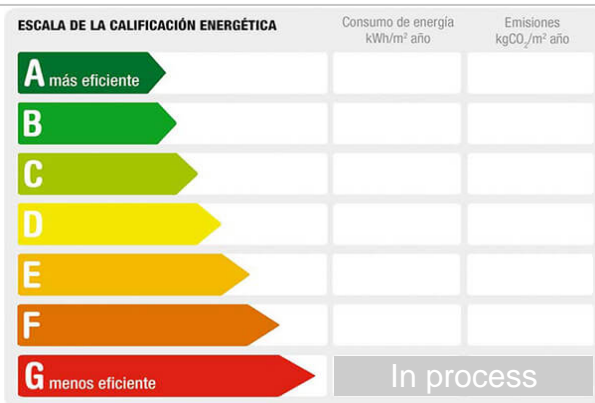

Sqm built: 100

Stays: 1

Toilets: 1

Outward/Inward: outward

Description:

EMERITACASA ofrece en alquiler, un local de 100m2 en inmejorable zona comercial, rodeado de tiendas y negocios.

Con amplias fachadas totalmente acristaladas que permiten una visibilidad completa del interior desde el exterior.

Ideal para captar la atención de todos los transeúntes. Perfecto para cualquier tipo de negocio que busque destacar y garantizar el éxito desde el primer día.

No dudes en consultarnos

EMERITACASA TU INMOBILIARIA DE CONFIANZA