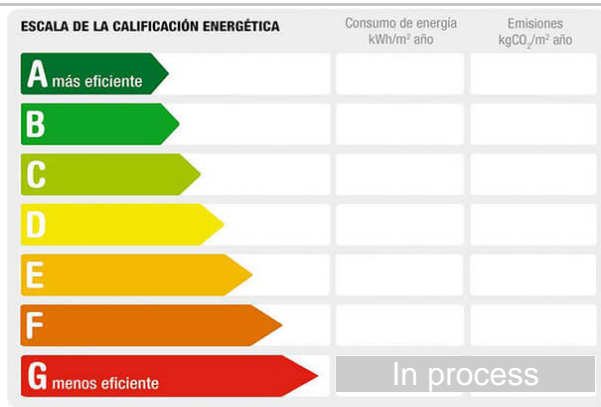

Reference: **1370-ESPACIOSOLOLOCALPARAM**
 Property type: Premises
 Sale/rent: For sale
 Price: **165.000 €**
 Condition: Good condition

Town: Mérida
 Province: Badajoz
 Postal code: 06800
 Zone: CENTRO