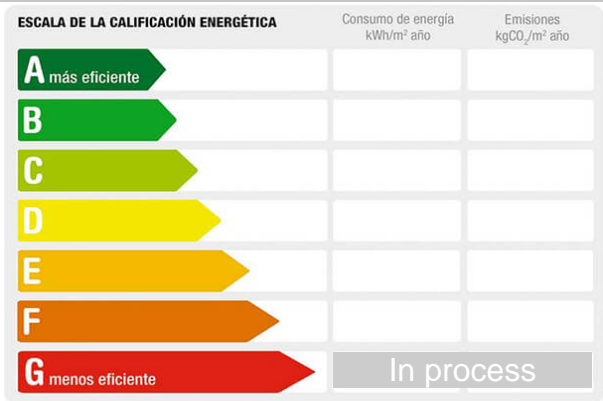

Sqm built: 212   **Floor:** terrazzo   **Air conditioner:** preinstalled

Bedrooms: 5   **Bathrooms:** 3   **Outward/Inward:** outward

Cupboards: 3

Description:

Precioso adosado en el corazón de Montealto, en una zona inmejorable.

Dispone de una amplísima habitación en planta baja.

Habitación principal con baño en suite.

Preinstalación de calefacción por toda la casa.

Garaje muy amplio con trastero y cocina, perfecto para reuniones familiares.

No lo dudes, esta es la casa que estas buscando.

EmeritaCasa tu Inmobiliaria de confianza.