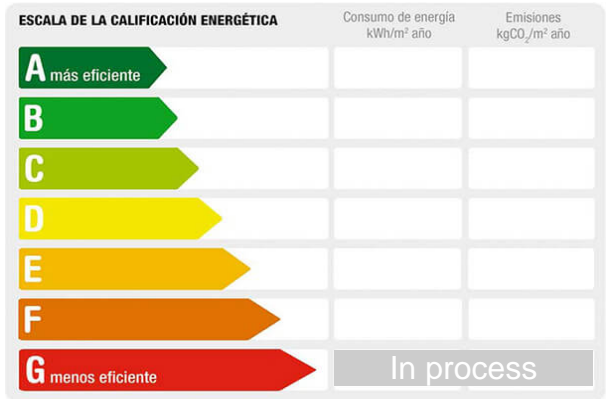

Reference: 1230-ESPECTACULAR-CHALET
Property type: Chalet
Sale/rent: For sale
Price: **275.000 €**
Condition: Good condition

Town: Mérida
Province: Badajoz
Postal code: 6800
Zone: Abadías

Sqm built: 310 **Floor:** parquet **Garages:** 2
Bedrooms: 4 **Bathrooms:** 3 **Outward/Inward:** outward
Cupboards: 1